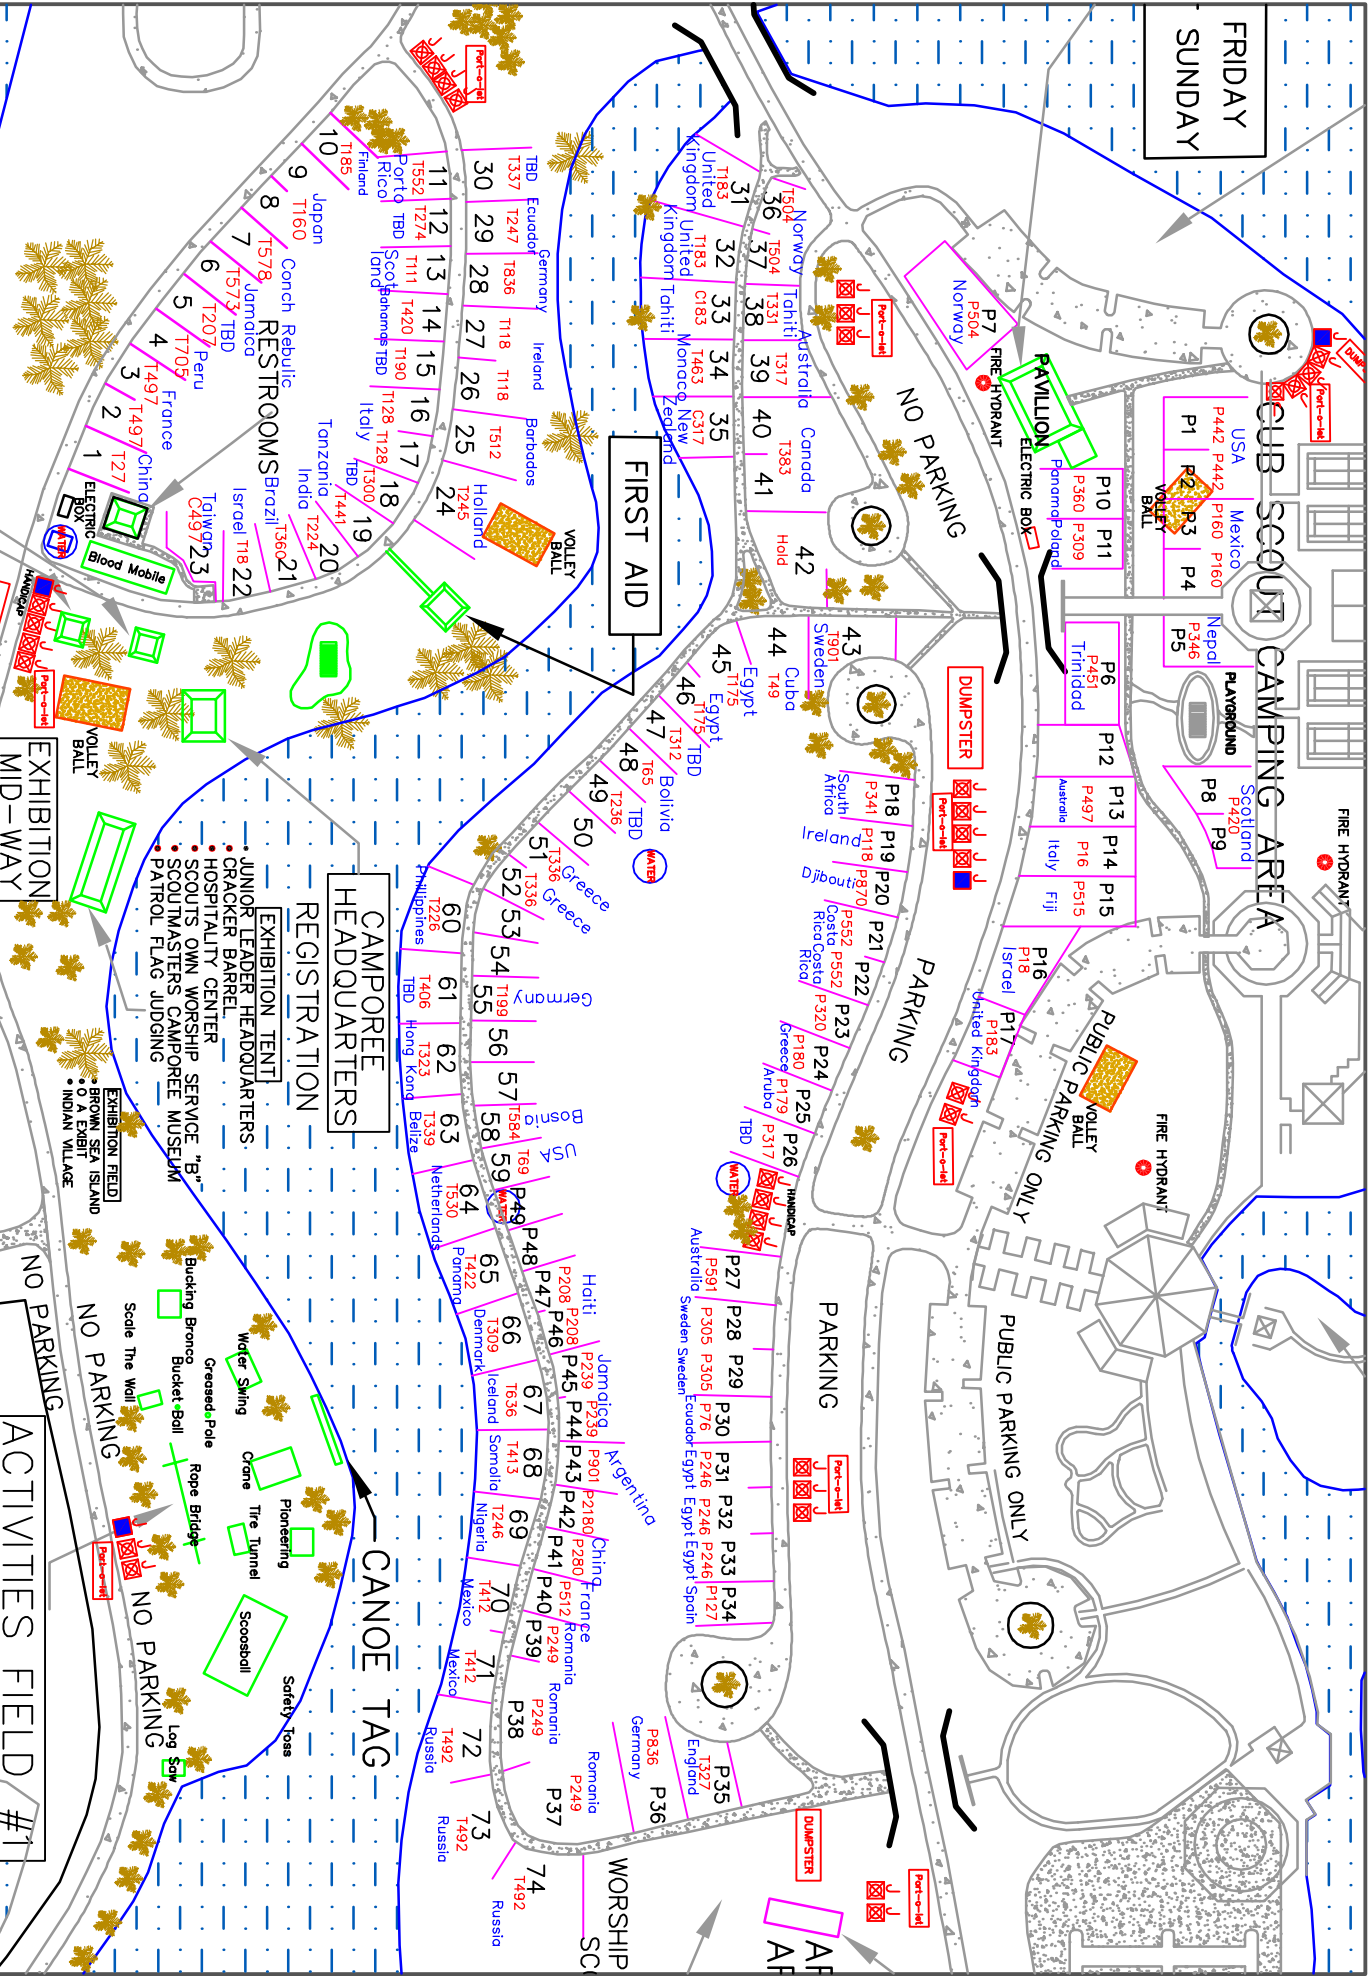

FRIDAY
SUNDAY

SCOUT CAMPING AREA

- USA P442 P443 P160 P160
- Mexico P1 P2 P3 P4
- Neapel P346 P5
- PLAYGROUND P8 P9
- Scotland P420

NO PARKING

PARKING

PARKING

PARKING

PUBLIC PARKING ONLY

PUBLIC PARKING ONLY

FIRST AID

CAMPOREE HEADQUARTERS

REGISTRATION

CANOE TAG

ACTIVITIES FIELD #1

EXHIBITION MID-WAY

BLOOD MOBILE

2012 Scoutmasters Camporee Registration Map ver 28A N.T.S.

SCOUTMASTERS CAMPOREE 2012